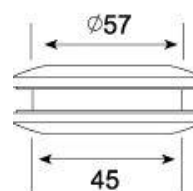

1080333 IS
1080334 IB

SOPORTE PARA VIDRIO

1080312 IS
1080313 IB

TIRADOR CORREDERA CIEGO

1080341 IS
1080342 IB

Taladro Ø45mm

GUIADOR

1080336 IS
1080337 IB